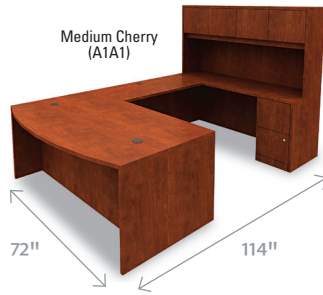

Preferred Settings

Preferred Setting 1 1,204.95

Qty.	Item No.	Description
1	BSX-BL2111A1A1	Bow Front Desk Shell
1	BSX-BL2155A1A1	Bridge
1	BSX-BL2121A1A1	72" Credenza Shell
1	BSX-BL2180A1A1	72" Hutch with Doors
1	BSX-BL2163A1	Two-Drawer Pedestal File

selection guide for basyx by HON® BL Laminate Series

No.	Unit	Price
A. Bow Front Desk Shell		
• Use alone or in "U" or "L" layout.		
• For right- or left-handed configurations.		
72w × 42d × 29h. Shpg. wt. 176 lbs.	Each	299.99
BSX-BL2111__		
B. Rectangular Desk Shells		
• Use alone or in "U" or "L" layout. For right- or left-handed configurations.		
72"—72w × 36h × 29h. Shpg. wt. 161 lbs.	Each	289.99
BSX-BL2101__		
66"—66w × 30h × 29h. Shpg. wt. 132 lbs.	Each	279.99
BSX-BL2102__		
60"—60w × 30h × 29h. Shpg. wt. 122 lbs.	Each	259.99
BSX-BL2103__		
48"—48w × 29½h × 29h. Shpg. wt. 102 lbs.	Each	209.99
BSX-BL2104__		
C. Return Shell		
• Can be used on right or left side of Desk or Credenza Shells to create an "L" workstation.		
48½"—48½w × 24h × 29h. Shpg. wt. 79 lbs.	Each	169.99
BSX-BL2145__		
42½"—42½w × 24h × 29h. Shpg. wt. 73 lbs.	Each	134.99
BSX-BL2146__		
D. Bridge		
• Connects Desk Shell with Credenza Shell to form a "U" workstation.		
47¼" Wide—47¼w × 24h × 29h. Shpg. wt. 64 lbs.	Each	144.99
BSX-BL2155__		
36" Wide—36w × 24h × 29h. Shpg. wt. 45 lbs.	Each	109.99
BSX-BL2157__		
E. Credenza Shells		
• Use alone or in "U" configuration with Desk Shell and Bridge.		
72"—72w × 24h × 29h. Shpg. wt. 119 lbs.	Each	229.99
BSX-BL2121__		
60"—60w × 24h × 29h. Shpg. wt. 111 lbs.	Each	209.99
BSX-BL2123__		
F. Credenza Shell with Corner Extension		
• Use with Return Shell, Desk Shell or 36" Bridge.		
72w × 24-36d × 29h. Shpg. wt. 140 lbs.		
Right		
BSX-BL2124RNN	Mahogany	Each 269.99
BSX-BL2124RA1	Medium Cherry	Each 269.99
Left		
BSX-BL2126L__		Each 269.99