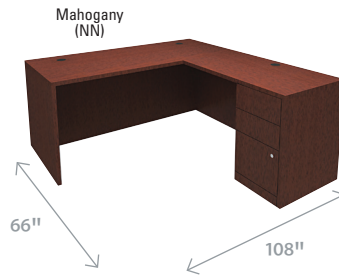

Preferred Settings

Preferred Setting 1 1,204.95

Qty.	Item No.	Description
1	BSX-BL2111A1A1	Bow Front Desk Shell
1	BSX-BL2155A1A1	Bridge
1	BSX-BL2121A1A1	72" Credenza Shell
1	BSX-BL2180A1A1	72" Hutch with Doors
1	BSX-BL2163A1	Two-Drawer Pedestal File

selection guide for basyx by HON® BL Laminate Series

No.	Unit	Price
A. Bow Front Desk Shell		
• Use alone or in "U" or "L" layout.		
• For right- or left-handed configurations.		
72w × 42d × 29h. Shpg. wt. 176 lbs.	Each	299.99
BSX-BL2111__		
B. Rectangular Desk Shells		
• Use alone or in "U" or "L" layout. For right- or left-handed configurations.		
72"—72w × 36h × 29h. Shpg. wt. 161 lbs.	Each	289.99
BSX-BL2101__		
66"—66w × 30h × 29h. Shpg. wt. 132 lbs.	Each	279.99
BSX-BL2102__		
60"—60w × 30h × 29h. Shpg. wt. 122 lbs.	Each	259.99
BSX-BL2103__		
48"—48w × 29½h × 29h. Shpg. wt. 102 lbs.	Each	209.99
BSX-BL2104__		
C. Return Shell		
• Can be used on right or left side of Desk or Credenza Shells to create an "L" workstation.		
48½"—48½w × 24h × 29h. Shpg. wt. 79 lbs.	Each	169.99
BSX-BL2145__		
42½"—42½w × 24h × 29h. Shpg. wt. 73 lbs.	Each	134.99
BSX-BL2146__		
D. Bridge		
• Connects Desk Shell with Credenza Shell to form a "U" workstation.		
47¼" Wide—47¼w × 24h × 29h. Shpg. wt. 64 lbs.	Each	144.99
BSX-BL2155__		
36" Wide—36w × 24h × 29h. Shpg. wt. 45 lbs.	Each	109.99
BSX-BL2157__		
E. Credenza Shells		
• Use alone or in "U" configuration with Desk Shell and Bridge.		
72"—72w × 24h × 29h. Shpg. wt. 119 lbs.	Each	229.99
BSX-BL2121__		
60"—60w × 24h × 29h. Shpg. wt. 111 lbs.	Each	209.99
BSX-BL2123__		
F. Credenza Shell with Corner Extension		
• Use with Return Shell, Desk Shell or 36" Bridge.		
72w × 24-36d × 29h. Shpg. wt. 140 lbs.		
Right		
BSX-BL2124RNN	Mahogany	Each 269.99
BSX-BL2124RA1	Medium Cherry	Each 269.99
Left		
BSX-BL2126L__		Each 269.99